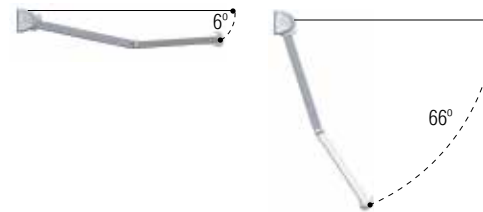

Highlights:

- Its advanced design with aerodynamic lines makes it suitable for installation in numerous settings.
- The cassette system protects the fabric and the awning mechanism when retracted.
- It has the ideal dimensions for use in small spaces without sacrificing any key features.
- 100% metal look thanks to the use of aluminium caps.

Grados de inclinación | Slope

Frontal | Wall

Ceiling | A techo

Cotas | Dimensions (mm)

Recomendado con | Recommended with

LLAZA-ART System

Acabados | Finishes

Lacado según normativa QUALICOAT
 Lacquer in accordance with QUALICOAT standards
 Tornillería de acero inoxidable
 Stainless steel screws and bolts
 Brazos con lacado integral
 Arms with integral laquering